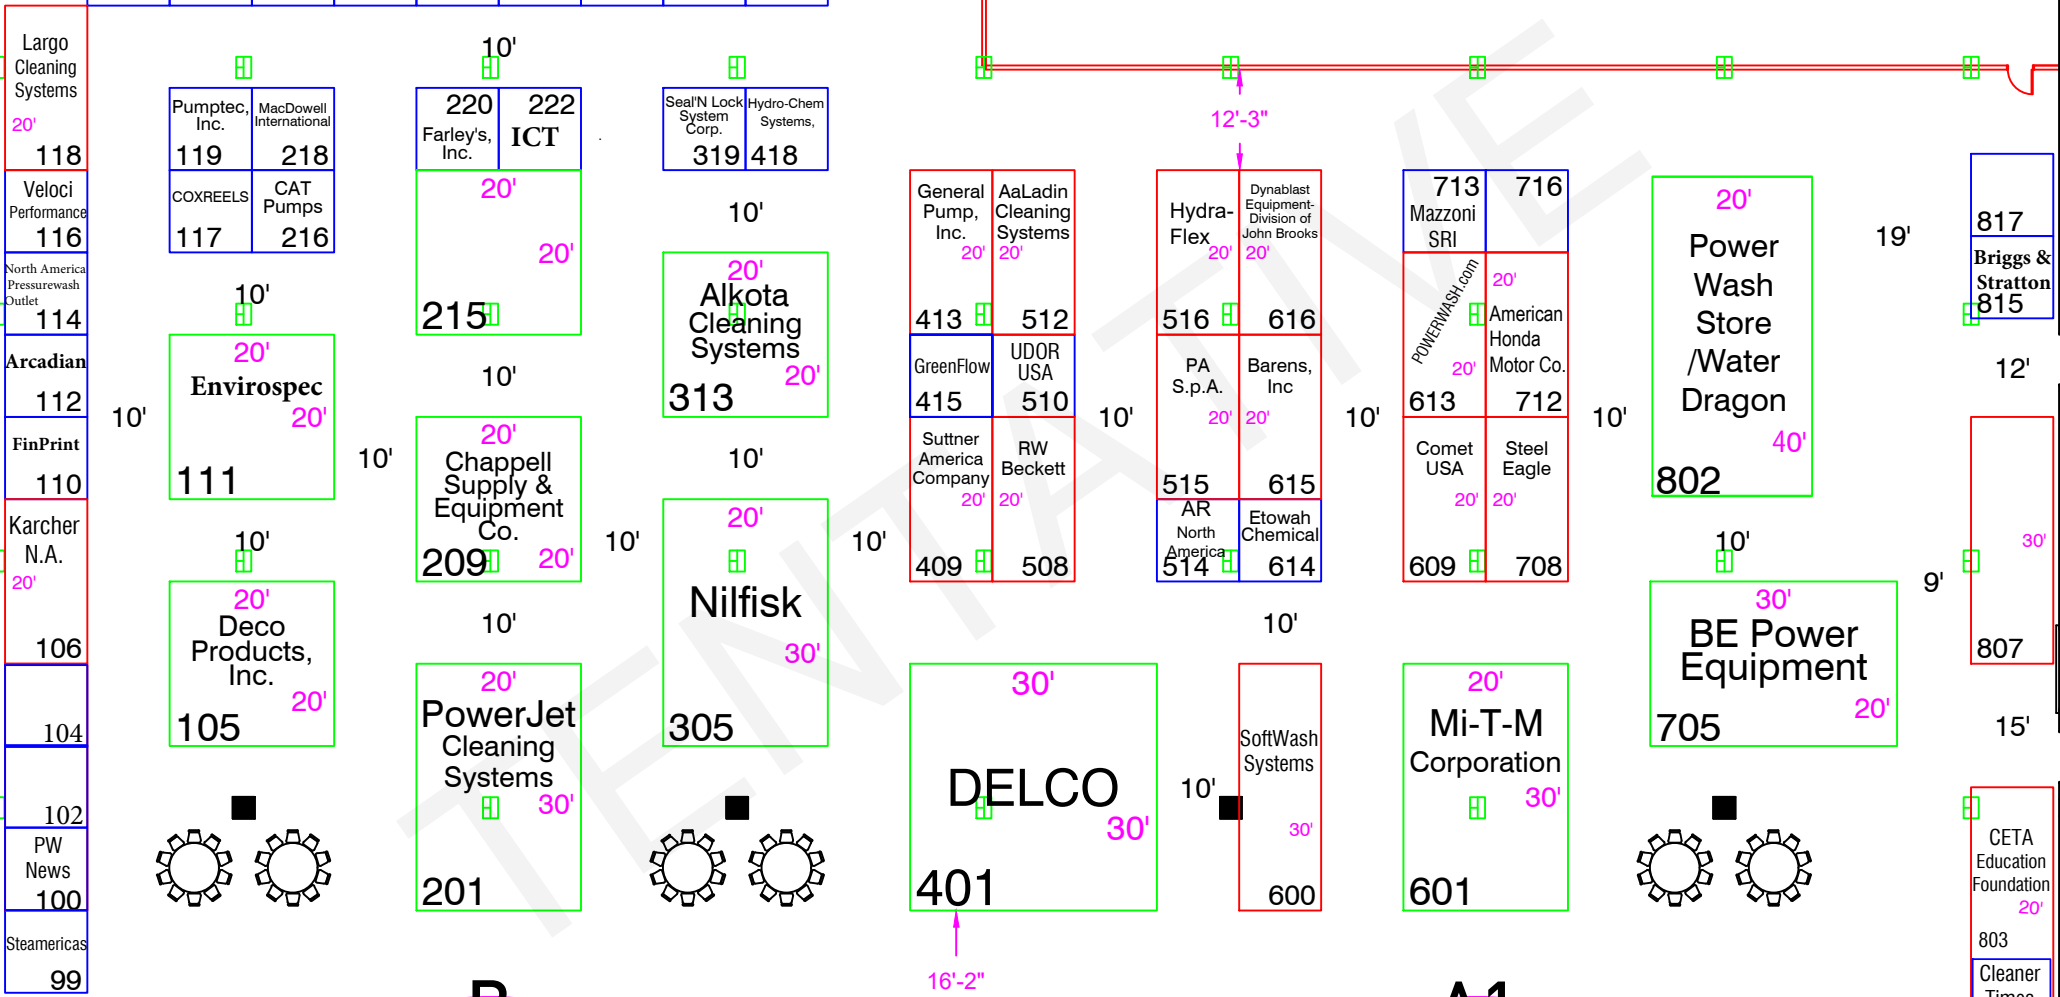

YRC Freight	AZTEC Financial	Knight Enterprises Inc.	J. Racenstein Company LLC	Kleen-Rite	Giant Industries	JRI Industries	Wayne Combustion Systems	Broadly
900	902	904	930	928	936	926	924	922

A2

B

A1

enter

enter