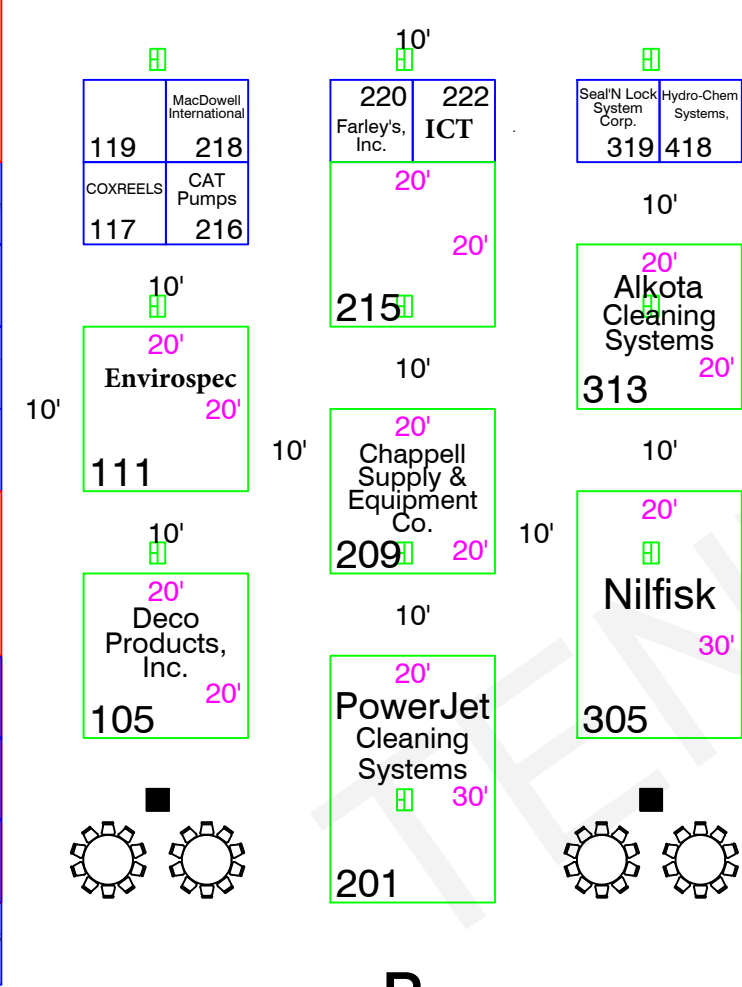

YRC Freight	AZTEC Financial	Knight Enterprises Inc.	J. Racenstein Company LLC	Kleen-Rite	Giant Industries	JRI Industries	Wayne Combustion Systems	Broadly
900	902	904	930	928	936	926	924	922

A2

Largo Cleaning Systems
20'
118
Veloci Performance
116
North America Pressurewash Outlet
114
Arcadian
112
FinPrint
110
Karcher N.A.
20'
106
InnoEra
104
102
PW News
100
Steamericas
99

General Pump, Inc.	AaLadin Cleaning Systems
20'	20'
413	512
GreenFlow	UDOR USA
415	510
Suttner America Company	RW Beckett
20'	20'
409	508

Hydra-Flex	Dynablast Equipment-Division of John Brooks
20'	20'
516	616
PA S.p.A.	Barens, Inc
20'	20'
515	615
AR North America	Etowah Chemical
514	614

713 Mazzoni SRI	716 Pumtpec, Inc.
20'	20'
613	712
Comet USA	Steel Eagle
20'	20'
609	708

20'
Power Wash Store /Water Dragon
40'
802

817
Briggs & Stratton
815

30'
807

30'
BE Power Equipment
20'
705

CETA Education Foundation
20'
803
Cleaner Times
801

30'
DELCO
30'
401

10'
SoftWash Systems
30'
600

20'
Mi-T-M Corporation
30'
601

B

A1

enter

enter