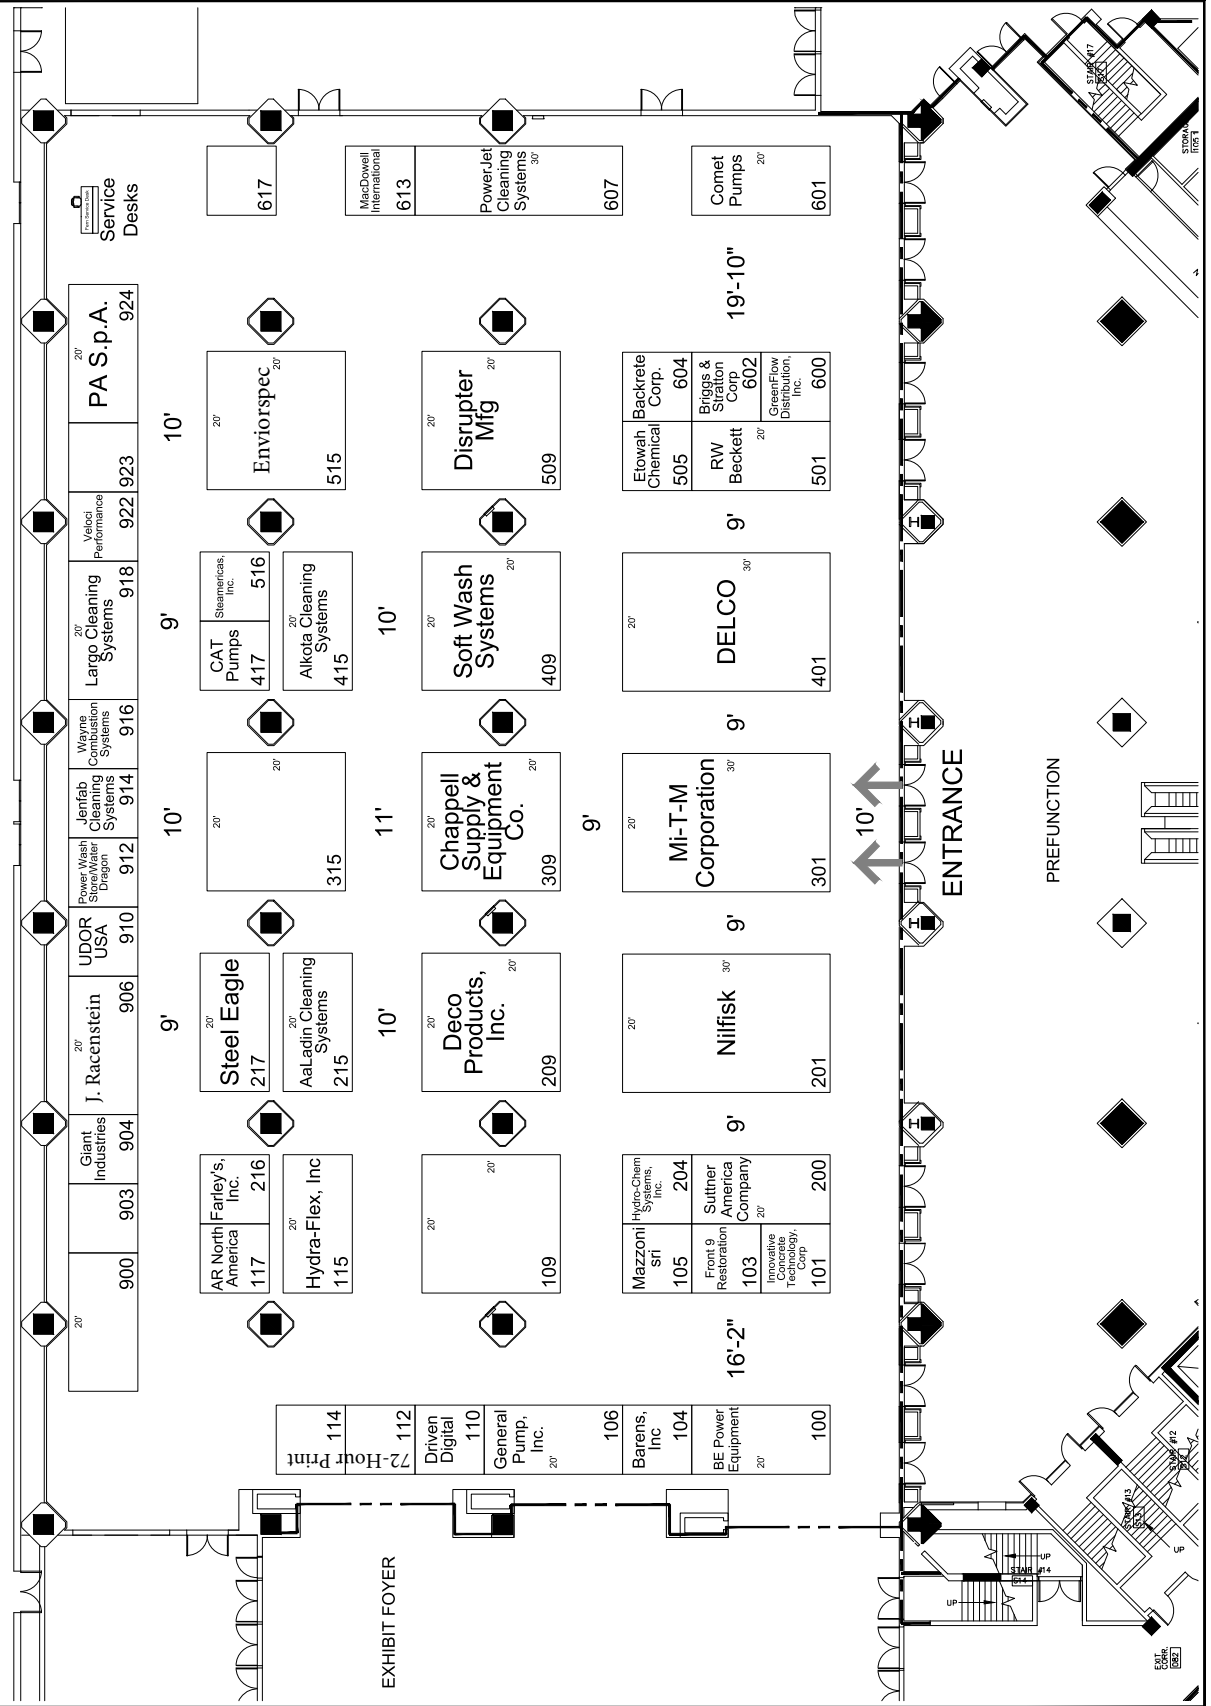

4/9/2021 7:55:05 AM

HYATT REGENCY NEW ORLEANS LEVEL 1 ELITE HALL A

Show Account or Name:	PowerClean 2021	
Show Date:	September 10-12, 2021	
Facility Name:	Hyatt Regency New Orleans	
Facility City, State:	New Orleans, LA	
Show Room Location:	Elite Hall A	
Booth Layout:	Inventory as of 04/09/2021	
Dimension	Size	SOFT
10'x10'	100 26	2,600
10'x20'	200 13	2,600
20'x20'	400 7	2,800
20'x30'	600 3	1,800
Totals:	50	10,100
Account Executive:	Valerie A LeDoux	
Show Number:	06-08257-21	
Drawn By:	Herman Bottoms	
File Name:	08257-06-21 R8	
Revised Date:	4/9/2021 7:54 AM	
Drawing Scale:	3/8"=10'-0"	

Scale: 3/8"=10'-0"